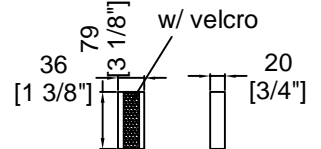

RIGHT VIEW

		BY: ROAD READY CASES	
SKU : RRDJ2000W		UPC : NA	
APPROVAL SIGNATURE :		DATE :	
DRAWING DATE : 03 / 20 / 2010	SCALE : 1:8	DRAWING NUMBER : 1/2	REVISION : NA

RRDJ2000W

A-A VIEW

TOP VIEW OF COVER

B-B VIEW

C-C VIEW

EVA foam:
79*36*20mm (x2pcs)

TOP VIEW OF BASE

D-D VIEW E-E VIEW

SKU: RRDJ2000W BY: ROAD READY CASES
 UPC: NA

APPROVAL SIGNATURE: DATE:

DRAWING DATE : 03 / 20 / 2010	SCALE : 1:10	DRAWING NUMBER : 2/2	REVISION : NA
----------------------------------	-----------------	-------------------------	------------------