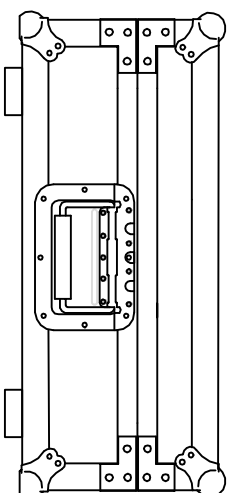

RRDJ2000W

PIONEER DJM2000:
16.9 in (W) x 16.1 in (D) x 4.3 in (H)

PIONEER CDJ2000:
12.6"W x 15.94"D x 4.19"H

TOP VIEW

BACK VIEW

FRONT VIEW

cable port

LEFT VIEW

RIGHT VIEW

		BY: ROAD READY CASES	
SKU : RRDJ2000W		UPC : NA	
APPROVAL SIGNATURE :		DATE :	
DRAWING DATE : 03 / 20 / 2010	SCALE : 1:8	DRAWING NUMBER : 1/2	REVISION : NA

RRDJ2000W

A-A VIEW

TOP VIEW OF COVER

B-B VIEW

C-C VIEW

EVA foam:
79*36*20mm (x2pcs)

TOP VIEW OF BASE

D-D VIEW E-E VIEW

SKU: RRDJ2000W BY: ROAD READY CASES
 UPC: NA

APPROVAL SIGNATURE: DATE:

DRAWING DATE : 03 / 20 / 2010	SCALE : 1:10	DRAWING NUMBER : 2/2	REVISION : NA
----------------------------------	-----------------	-------------------------	------------------