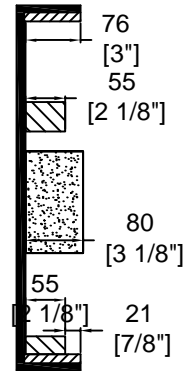

RRDJ2000W

PIONEER DJM2000:
16.9 in (W) x 16.1 in (D) x 4.3 in (H)

PIONEER CDJ2000:
12.6"W x 15.94"D x 4.19"H

TOP VIEW

BACK VIEW

FRONT VIEW

cable port

LEFT VIEW

RIGHT VIEW

		BY: ROAD READY CASES	
SKU : RRDJ2000W		UPC : NA	
APPROVAL SIGNATURE :		DATE :	
DRAWING DATE : 03 / 20 / 2010	SCALE : 1:8	DRAWING NUMBER : 1/2	REVISION : NA

RRDJ2000W

A-A VIEW

TOP VIEW OF COVER

B-B VIEW

C-C VIEW

EVA foam:
79*36*20mm (x2pcs)

TOP VIEW OF BASE

D-D VIEW E-E VIEW

SKU: RRDJ2000W BY: ROAD READY CASES
 UPC: NA

APPROVAL SIGNATURE: DATE:

DRAWING DATE : 03 / 20 / 2010	SCALE : 1:10	DRAWING NUMBER : 2/2	REVISION : NA
----------------------------------	-----------------	-------------------------	------------------