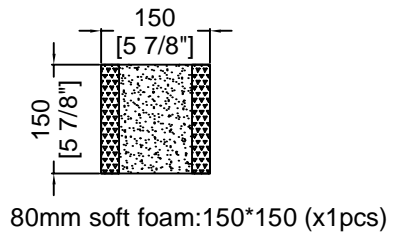

RRDJ2000W

PIONEER DJM2000:
16.9 in (W) x 16.1 in (D) x 4.3 in (H)

PIONEER CDJ2000:
12.6"W x 15.94"D x 4.19"H

TOP VIEW

BACK VIEW

FRONT VIEW

cable port

LEFT VIEW

RIGHT VIEW

		BY: ROAD READY CASES	
SKU : RRDJ2000W		UPC : NA	
APPROVAL SIGNATURE :		DATE :	
DRAWING DATE : 03 / 20 / 2010	SCALE : 1:8	DRAWING NUMBER : 1/2	REVISION : NA

RRDJ2000W

A-A VIEW

TOP VIEW OF COVER

B-B VIEW

C-C VIEW

EVA foam:
79*36*20mm (x2pcs)

TOP VIEW OF BASE

D-D VIEW E-E VIEW

SKU: RRDJ2000W BY: ROAD READY CASES
 UPC: NA

APPROVAL SIGNATURE: DATE:

DRAWING DATE : 03 / 20 / 2010	SCALE : 1:10	DRAWING NUMBER : 2/2	REVISION : NA
----------------------------------	-----------------	-------------------------	------------------