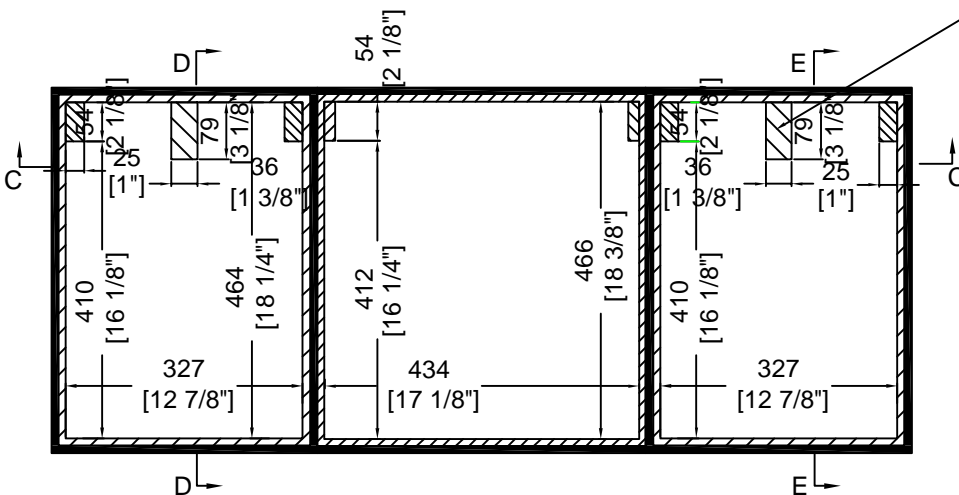

RRDJ2000W

PIONEER DJM2000:
16.9 in (W) x 16.1 in (D) x 4.3 in (H)

PIONEER CDJ2000:
12.6"W x 15.94"D x 4.19"H

TOP VIEW

BACK VIEW

FRONT VIEW

cable port

LEFT VIEW

RIGHT VIEW

		BY: ROAD READY CASES	
SKU : RRDJ2000W		UPC : NA	
APPROVAL SIGNATURE :		DATE :	
DRAWING DATE : 03 / 20 / 2010	SCALE : 1:8	DRAWING NUMBER : 1/2	REVISION : NA

RRDJ2000W

A-A VIEW

TOP VIEW OF COVER

B-B VIEW

C-C VIEW

EVA foam:
79*36*20mm (x2pcs)

TOP VIEW OF BASE

D-D VIEW E-E VIEW

SKU: RRDJ2000W BY: ROAD READY CASES
 UPC: NA

APPROVAL SIGNATURE: DATE:

DRAWING DATE : 03 / 20 / 2010	SCALE : 1:10	DRAWING NUMBER : 2/2	REVISION : NA
----------------------------------	-----------------	-------------------------	------------------