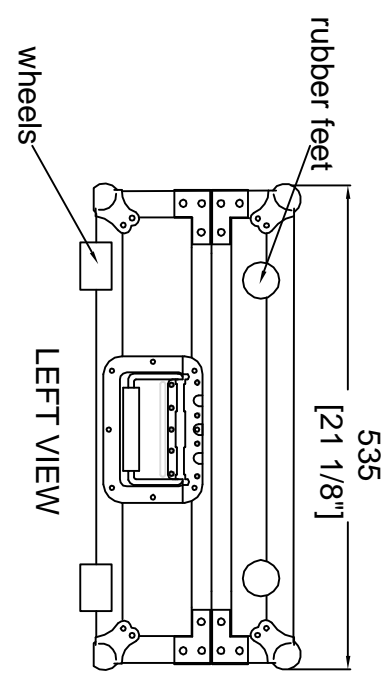

RRDJ2000W

PIONEER DJM2000:
16.9 in (W) x 16.1 in (D) x 4.3 in (H)

PIONEER CDJ2000:
12.6"W x 15.94"D x 4.19"H

TOP VIEW

BACK VIEW

FRONT VIEW

cable port

LEFT VIEW

RIGHT VIEW

		BY: ROAD READY CASES	
SKU : RRDJ2000W		UPC : NA	
APPROVAL SIGNATURE :		DATE :	
DRAWING DATE : 03 / 20 / 2010	SCALE : 1:8	DRAWING NUMBER : 1/2	REVISION : NA

RRDJ2000W

A-A VIEW

TOP VIEW OF COVER

B-B VIEW

C-C VIEW

EVA foam:
79*36*20mm (x2pcs)

TOP VIEW OF BASE

D-D VIEW E-E VIEW

SKU: RRDJ2000W BY: ROAD READY CASES
 UPC: NA

APPROVAL SIGNATURE: DATE:

DRAWING DATE : 03 / 20 / 2010	SCALE : 1:10	DRAWING NUMBER : 2/2	REVISION : NA
----------------------------------	-----------------	-------------------------	------------------