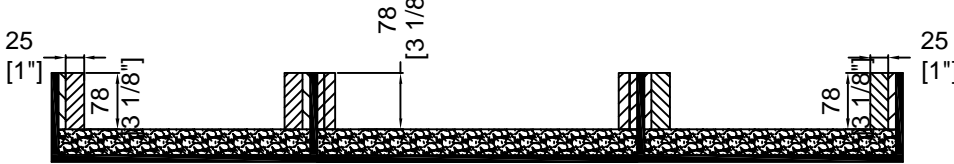

RRDJ2000W

PIONEER DJM2000:
16.9 in (W) x 16.1 in (D) x 4.3 in (H)

PIONEER CDJ2000:
12.6"W x 15.94"D x 4.19"H

TOP VIEW

BACK VIEW

FRONT VIEW

cable port

LEFT VIEW

RIGHT VIEW

		BY: ROAD READY CASES	
SKU : RRDJ2000W		UPC : NA	
APPROVAL SIGNATURE :		DATE :	
DRAWING DATE : 03 / 20 / 2010	SCALE : 1:8	DRAWING NUMBER : 1/2	REVISION : NA

RRDJ2000W

A-A VIEW

TOP VIEW OF COVER

B-B VIEW

C-C VIEW

EVA foam:
79*36*20mm (x2pcs)

TOP VIEW OF BASE

D-D VIEW E-E VIEW

SKU: RRDJ2000W BY: ROAD READY CASES
 UPC: NA

APPROVAL SIGNATURE: DATE:

DRAWING DATE : 03 / 20 / 2010	SCALE : 1:10	DRAWING NUMBER : 2/2	REVISION : NA
----------------------------------	-----------------	-------------------------	------------------