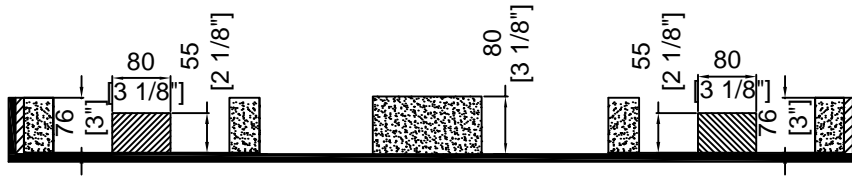

RRDJ2000W

PIONEER DJM2000:
16.9 in (W) x 16.1 in (D) x 4.3 in (H)

PIONEER CDJ2000:
12.6"W x 15.94"D x 4.19"H

TOP VIEW

BACK VIEW

FRONT VIEW

cable port

LEFT VIEW

RIGHT VIEW

		BY: ROAD READY CASES	
SKU : RRDJ2000W		UPC : NA	
APPROVAL SIGNATURE :		DATE :	
DRAWING DATE : 03 / 20 / 2010	SCALE : 1:8	DRAWING NUMBER : 1/2	REVISION : NA

RRDJ2000W

A-A VIEW

TOP VIEW OF COVER

B-B VIEW

C-C VIEW

EVA foam:
79*36*20mm (x2pcs)

TOP VIEW OF BASE

D-D VIEW E-E VIEW

SKU: RRDJ2000W BY: ROAD READY CASES
 UPC: NA

APPROVAL SIGNATURE: DATE:

DRAWING DATE : 03 / 20 / 2010	SCALE : 1:10	DRAWING NUMBER : 2/2	REVISION : NA
----------------------------------	-----------------	-------------------------	------------------