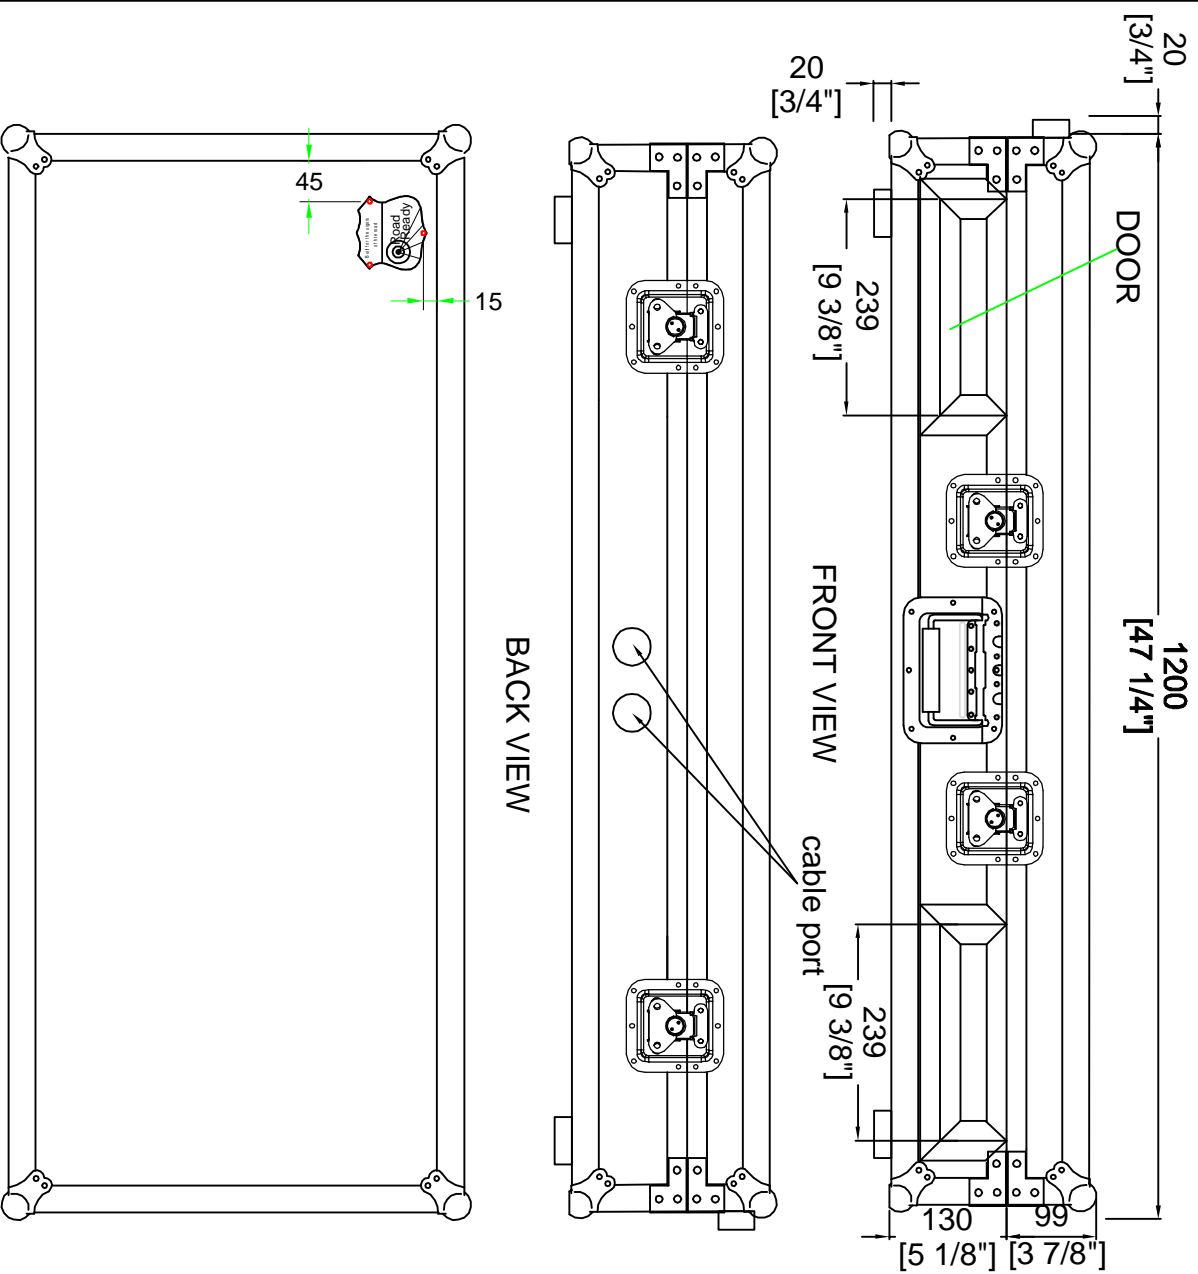

RRDJ2000W

PIONEER DJM2000:
16.9 in (W) x 16.1 in (D) x 4.3 in (H)

PIONEER CDJ2000:
12.6"W x 15.94"D x 4.19"H

TOP VIEW

BACK VIEW

FRONT VIEW

cable port

LEFT VIEW

RIGHT VIEW

		BY: ROAD READY CASES	
SKU : RRDJ2000W		UPC : NA	
APPROVAL SIGNATURE :		DATE :	
DRAWING DATE : 03 / 20 / 2010	SCALE : 1:8	DRAWING NUMBER : 1/2	REVISION : NA

RRDJ2000W

A-A VIEW

TOP VIEW OF COVER

B-B VIEW

C-C VIEW

EVA foam:
79*36*20mm (x2pcs)

TOP VIEW OF BASE

D-D VIEW E-E VIEW

SKU: RRDJ2000W BY: ROAD READY CASES
 UPC: NA

APPROVAL SIGNATURE: DATE:

DRAWING DATE : 03 / 20 / 2010	SCALE : 1:10	DRAWING NUMBER : 2/2	REVISION : NA
----------------------------------	-----------------	-------------------------	------------------