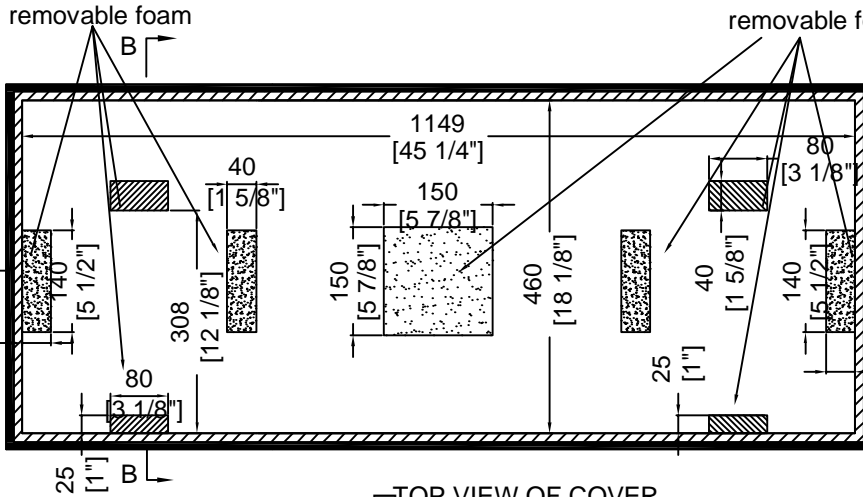

RRDJ2000W

PIONEER DJM2000:
16.9 in (W) x 16.1 in (D) x 4.3 in (H)

PIONEER CDJ2000:
12.6"W x 15.94"D x 4.19"H

TOP VIEW

BACK VIEW

FRONT VIEW

cable port

LEFT VIEW

RIGHT VIEW

		BY: ROAD READY CASES	
SKU : RRDJ2000W		UPC : NA	
APPROVAL SIGNATURE :		DATE :	
DRAWING DATE : 03 / 20 / 2010	SCALE : 1:8	DRAWING NUMBER : 1/2	REVISION : NA

RRDJ2000W

A-A VIEW

TOP VIEW OF COVER

B-B VIEW

C-C VIEW

EVA foam:
79*36*20mm (x2pcs)

TOP VIEW OF BASE

D-D VIEW E-E VIEW

SKU: RRDJ2000W BY: ROAD READY CASES
 UPC: NA

APPROVAL SIGNATURE: DATE:

DRAWING DATE : 03 / 20 / 2010	SCALE : 1:10	DRAWING NUMBER : 2/2	REVISION : NA
----------------------------------	-----------------	-------------------------	------------------