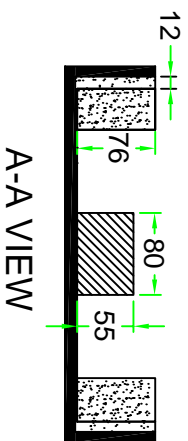

DRAWING NUMBER : 1/2

REVISION : 2

# RRCDJ2000

removable foam

removable EVA foam:  
79\*36\*20mm (x1pc)

SKU: RRCDJ2000 BY: ROAD READY CASES  
 UPC: NA  
 APPROVAL SIGNATURE: DATE:

DRAWING DATE: 12/02/2009 SCALE: 1:7 DRAWING NUMBER: 2/2 REVISION: 2