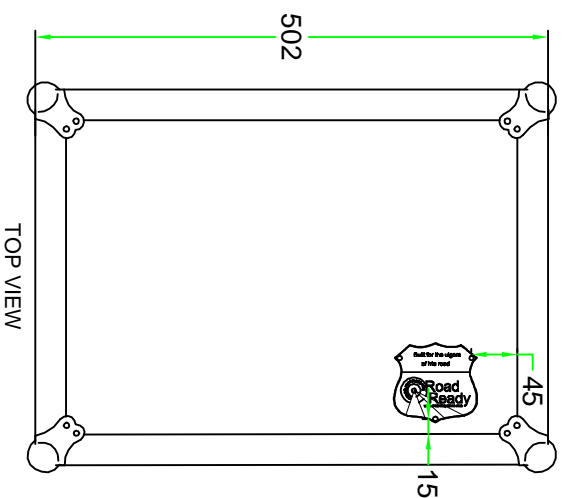

# RRCDJ2000

SKU: RRCDJ2000

UPC: NA

APPROVAL SIGNATURE

BY: ROAD READY CASES

DATE

DRAWING DATE : 12 / 02 / 2009

SCALE : 1:7

DRAWING NUMBER : 1/2

REVISION : 2

# RRCDJ2000

removable foam

removable EVA foam:  
79\*36\*20mm (x1pc)

SKU: RRCDJ2000 BY: ROAD READY CASES  
 UPC: NA  
 APPROVAL SIGNATURE: DATE:

DRAWING DATE: 12/02/2009 SCALE: 1:7 DRAWING NUMBER: 2/2 REVISION: 2