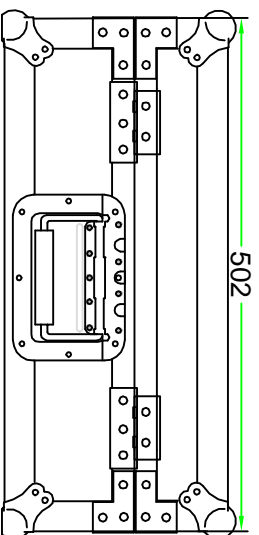

# RRCDJ2000

SKU: RRCDJ2000

UPC: NA

APPROVAL SIGNATURE

BY: ROAD READY CASES

DATE

DRAWING DATE : 12 / 02 / 2009

SCALE : 1:7

DRAWING NUMBER : 1/2

REVISION : 2

# RRCDJ2000

removable foam

removable EVA foam:  
79\*36\*20mm (x1pc)

SKU: RRCDJ2000 BY: ROAD READY CASES  
 UPC: NA  
 APPROVAL SIGNATURE: DATE:

DRAWING DATE: 12/02/2009 SCALE: 1:7 DRAWING NUMBER: 2/2 REVISION: 2