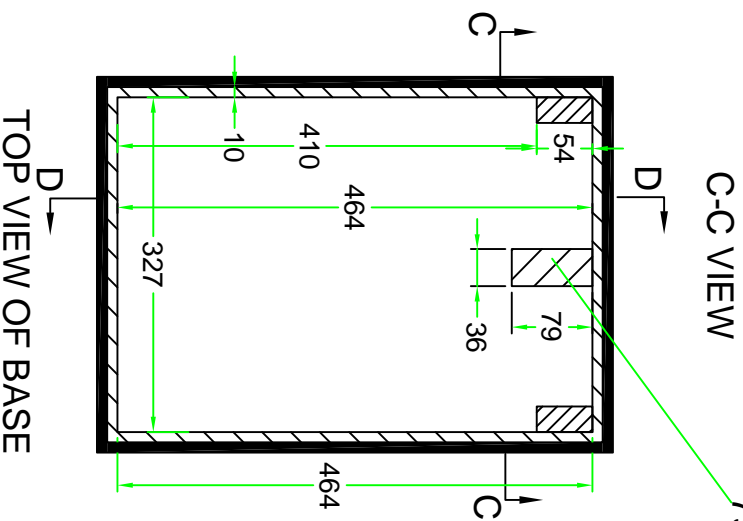

DRAWING NUMBER : 1/2

REVISION : 2

# RRCDJ2000

removable foam

removable EVA foam:  
79\*36\*20mm (x1pc)

SKU: RRCDJ2000 BY: ROAD READY CASES  
 UPC: NA  
 APPROVAL SIGNATURE: DATE:

DRAWING DATE: 12/02/2009 SCALE: 1:7 DRAWING NUMBER: 2/2 REVISION: 2