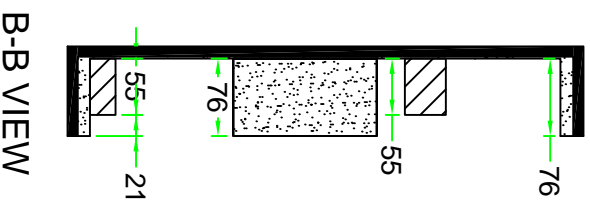

DRAWING NUMBER : 1/2

REVISION : 2

# RRCDJ2000

removable foam

removable EVA foam:  
79\*36\*20mm (x1pc)

SKU: RRCDJ2000 BY: ROAD READY CASES  
 UPC: NA  
 APPROVAL SIGNATURE: DATE:

DRAWING DATE: 12/02/2009 SCALE: 1:7 DRAWING NUMBER: 2/2 REVISION: 2