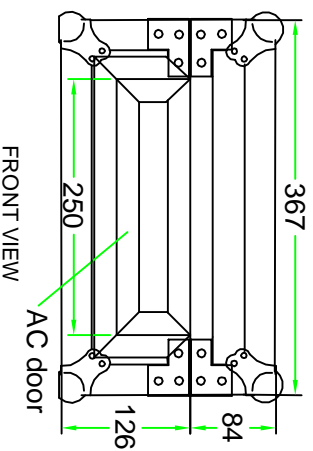

# RRCDJ2000

SKU: RRCDJ2000

UPC: NA

APPROVAL SIGNATURE

BY: ROAD READY CASES

DATE

DRAWING DATE : 12 / 02 / 2009

SCALE : 1:7

DRAWING NUMBER : 1/2

REVISION : 2

# RRCDJ2000

removable foam

removable EVA foam:  
79\*36\*20mm (x1pc)

SKU: RRCDJ2000 BY: ROAD READY CASES  
 UPC: NA  
 APPROVAL SIGNATURE: DATE:

DRAWING DATE: 12/02/2009 SCALE: 1:7 DRAWING NUMBER: 2/2 REVISION: 2