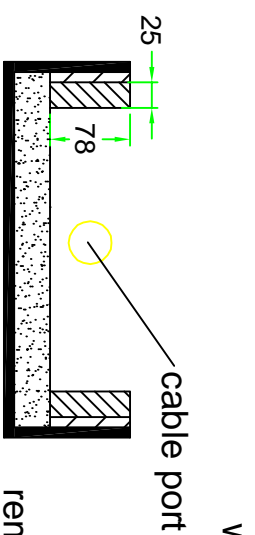

# RRCDJ2000

SKU: RRCDJ2000

UPC: NA

APPROVAL SIGNATURE

BY: ROAD READY CASES

DATE

DRAWING DATE : 12 / 02 / 2009

SCALE : 1:7

DRAWING NUMBER : 1/2

REVISION : 2

# RRCDJ2000

removable foam

removable EVA foam:  
79\*36\*20mm (x1pc)

SKU: RRCDJ2000 BY: ROAD READY CASES  
 UPC: NA  
 APPROVAL SIGNATURE: DATE:

DRAWING DATE: 12/02/2009 SCALE: 1:7 DRAWING NUMBER: 2/2 REVISION: 2