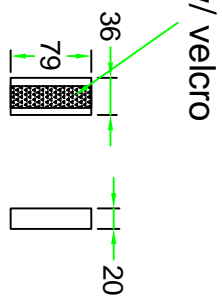

DRAWING NUMBER : 1/2

REVISION : 2

# RRCDJ2000

removable foam

removable EVA foam:  
79\*36\*20mm (x1pc)

SKU: RRCDJ2000 BY: ROAD READY CASES  
 UPC: NA  
 APPROVAL SIGNATURE: DATE:

DRAWING DATE: 12/02/2009 SCALE: 1:7 DRAWING NUMBER: 2/2 REVISION: 2