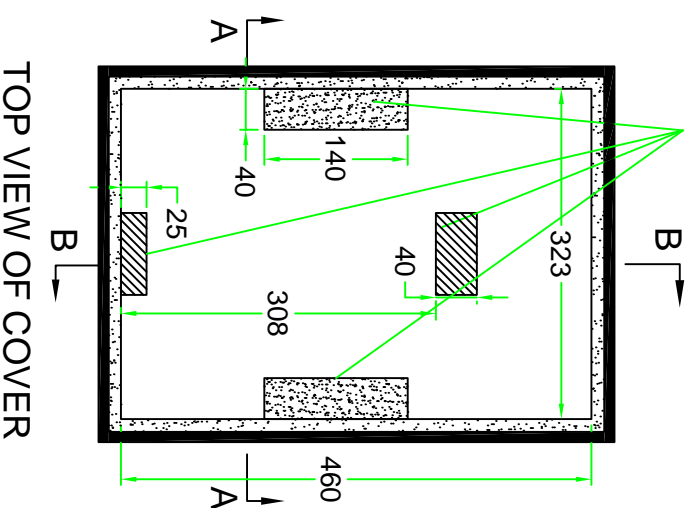

DRAWING NUMBER : 1/2

REVISION : 2

# RRCDJ2000

removable foam

removable EVA foam:  
79\*36\*20mm (x1pc)

SKU: RRCDJ2000 BY: ROAD READY CASES  
 UPC: NA  
 APPROVAL SIGNATURE: DATE:

DRAWING DATE: 12/02/2009 SCALE: 1:7 DRAWING NUMBER: 2/2 REVISION: 2